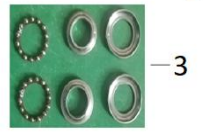

FRONT SHOCK ABSORBER		Revision Number Page:7				
NO	ID	Art	ENGLISH DESCRIPTION	QTY	NOTE	
1	3.1.233.221_019_228	PROMAX 3.1.233.221_019_228_PROMAX	FRONT FORK ASSEMBLY			
2	3.1.021.158	PROMAX 3.1.021.158_PROMAX	UPPER AND LOWER CROSSMEMBER (STEERING COLUMN)			
3	3.1.351.025	PROMAX 3.1.351.025_PROMAX	STEERING COLUMN BEARING KIT